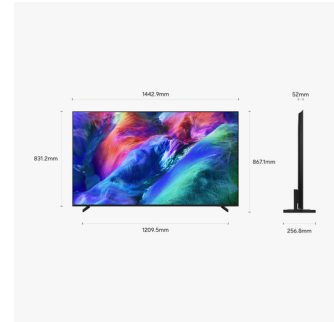

SAMSUNG

Samsung MRE65R85HAUXZT TV 165.1 cm (65") 4K Ultra HD Smart TV Wi-Fi Black

Brand : Samsung

Product code: MRE65R85HAUXZT

Product name : MRE65R85HAUXZT

Samsung MRE65R85HAUXZT. Display diagonal: 165.1 cm (65"), Display resolution: 3840 x 2160 pixels, HD type: 4K Ultra HD, Display technology: Micro RGB, Screen shape: Flat, LED backlighting type: Micro-RGB. Smart TV. Motion interpolation technology: Motion Xcelerator, Native aspect ratio: 16:9. Digital signal format system: DVB-T2, DVB-S2. Wi-Fi, Ethernet LAN. Product colour: Black