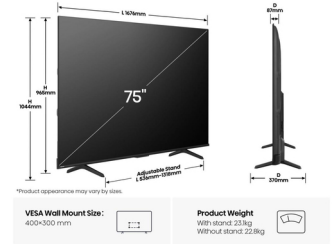

Hisense E7Q PRO 75E7Q PRO 190.5 cm (75") 4K Ultra HD Smart TV Wi-Fi Black 385 cd/m²

Brand : Hisense

Product family: E7Q PRO

Product code: 20015894

Product name : 75E7Q PRO

Hisense E7Q PRO 75E7Q PRO. Display diagonal: 190.5 cm (75"), Display resolution: 3840 x 2160 pixels, HD type: 4K Ultra HD, Display technology: QLED Pro, Screen shape: Flat, LED backlighting type: Direct-LED. Smart TV. Display brightness: 385 cd/m², Response time: 8 ms, Contrast ratio (typical): 2000:1, Native aspect ratio: 16:9. Digital signal format system: DVB-C, DVB-S, DVB-S2, DVB-T, DVB-T2. Wi-Fi, Ethernet LAN. Product colour: Black