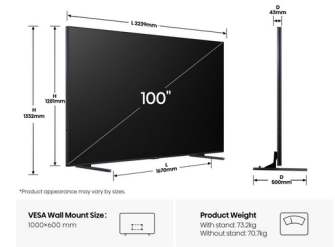

# Hisense 100U8Q 2.54 m (100") 4K Ultra HD Smart TV Wi-Fi Black, Grey

Brand : Hisense

Product code: 20016738

Product name : 100U8Q

Hisense 100U8Q. Display diagonal: 2.54 m (100"), Display resolution: 3840 x 2160 pixels, HD type: 4K Ultra HD, Display technology: ULED, Screen shape: Flat, LED backlighting type: Mini LED. Smart TV. Response time: 6 ms, Contrast ratio (typical): 5000:1, Native aspect ratio: 16:9. Digital signal format system: DVB-C, DVB-S, DVB-S2, DVB-T2. Wi-Fi, Ethernet LAN. Product colour: Black, Grey