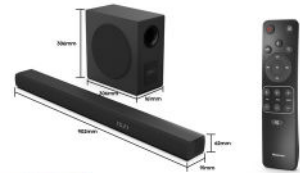

Hisense HS3100 soundbar speaker Black 3.1 channels 480 W

Brand : Hisense

Product code: HS3100

Product name : HS3100

- 3.1 Channel
- 480W Total Output Power
- 6.5"Wireless subwoofer included
- Dolby Digital Plus
- DTS Virtual:X
- TV mode

Hisense HS3100 3.1 CH soundbar with Wireless Subwoofer- Black

[Hisense HS3100 soundbar speaker Black 3.1 channels 480 W:](#)

the Hisense HS3100 certainly packs a punch, with its 3.1 channel 480W output, this will elevate all that you watch in to an immersive cinematic experience. Get those deep bass notes, thanks to the 6.5" wireless subwoofer. plenty of preset EQ modes and hisense TV mode this is a great home cinema system Hisense HS3100. Audio output channels: 3.1 channels, RMS rated power: 480 W, Audio decoders: DTS Virtual:X, Dolby Digital. Soundbar speaker RMS power: 180 W. Subwoofer type: Active subwoofer, Subwoofer connectivity: Wireless, Subwoofer RMS power: 180 W. Product colour: Black. Connectivity technology: Wired & Wireless