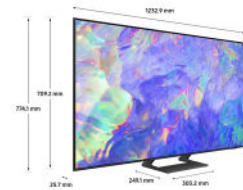

Samsung Series 8 UE65CU8570U 165.1 cm (65") 4K Ultra HD Smart TV Wi-Fi Titanium

Brand : Samsung

Product family: Series 8

Product code:
UE65CU8570UXZT

Product name : UE65CU8570U

Samsung Series 8 UE65CU8570U. Display diagonal: 165.1 cm (65"), Display resolution: 3840 x 2160 pixels, HD type: 4K Ultra HD, Display technology: LED, Screen shape: Flat. Smart TV. Motion interpolation technology: Motion Xcelerator, Native aspect ratio: 16:9. Digital signal format system: DVB-T2, DVB-C, DVB-S2. Wi-Fi, Ethernet LAN. Product colour: Titanium

Display		Performance	
Display diagonal *	165.1 cm (65")	Wireless Dex support	✓
HD type *	4K Ultra HD	Multi View	✓
Display technology *	LED	TV sound to mobile device	✓
Screen shape *	Flat	MBR support	✓
Native aspect ratio *	16:9	USB recording *	✗
Motion interpolation technology *	Motion Xcelerator	ConnectShare (HDD)	✓
Native refresh rate	50 Hz	ConnectShare (USB)	✓
Dynamic contrast ratio marketing name	Mega Contrast	Ports & interfaces	
Display resolution *	3840 x 2160 pixels	Audio Return Channel (ARC)	✓
Display diagonal (metric)	163 cm	Ethernet LAN (RJ-45) ports *	1
TV tuner		USB 2.0 ports quantity *	2
Tuner type *	Analog & digital	Digital audio optical out	1
Digital signal format system *	DVB-T2, DVB-C, DVB-S2	RF ports quantity	3
Auto channel search	✓	Common interface (CI) *	✓
Smart TV		Common interface Plus (CI+) *	✓
Smart TV *	✓	Common interface Plus (CI+) version	1.4
Internet TV *	✓	HDMI ports quantity *	3
Operating system installed *	Tizen	PC in (D-Sub) *	✗
Screen mirroring	✓	Consumer Electronics Control (CEC)	Anynet+
Sound mirroring	✓	Management features	
Smart modes	Movie, Filmmaker, Game	Voice guide	✓
Universal guide	✓	Electronic Programme Guide (EPG)	✓
Video apps	Samsung TV Plus	On Screen Display (OSD)	✓
Audio		Number of OSD languages	29
Number of speakers *	2	Auto power off	✓
RMS rated power *	20 W	Works with Amazon Alexa	✓
Audio pre-selection descriptor	✓	Works with the Google Assistant	✓