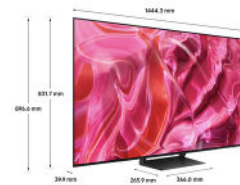

Samsung Series 9 QE65S90CAT 165.1 cm (65") 4K Ultra HD Smart TV Wi-Fi Black

Brand : Samsung

Product family: Series 9

Product code:
QE65S90CATXZT

Product name : QE65S90CAT

Samsung Series 9 QE65S90CAT. Display diagonal: 165.1 cm (65"), Display resolution: 3840 x 2160 pixels, HD type: 4K Ultra HD, Display technology: OLED, Screen shape: Flat. Smart TV. Native aspect ratio: 16:9. Digital signal format system: DVB-C, DVB-S2, DVB-T2. Wi-Fi, Ethernet LAN. Product colour: Black

Display		Performance	
Display diagonal *	165.1 cm (65")	AMD FreeSync	✓
HD type *	4K Ultra HD	AMD FreeSync type	FreeSync Premium
Display technology *	OLED	Game features	Game Bar 3.0, Auto Low Latency Mode (ALLM), Dynamic Black EQ, Game Motion Plus, Super Ultra Wide Game View
Screen shape *	Flat	Brand specific technologies	Motion Xcelerator Turbo Pro
Native aspect ratio *	16:9	4K Ultra HD upscaling	✓
Supported graphics resolutions	3840 x 2160	SmartThings app support	✓
Native refresh rate	144 Hz	Tap view	✓
Display resolution *	3840 x 2160 pixels	Adaptive picture	✓
Display diagonal (metric)	165 cm	Wireless Dex support	✓
Anti-glare screen	✓	Multi View	✓
TV tuner		TV sound to mobile device	✓
Tuner type *	Analog & digital	Parental control	✓
Digital signal format system *	DVB-C, DVB-S2, DVB-T2	USB recording *	✓
Number of tuners	2 tuner(s)	Ports & interfaces	
Auto channel search	✓	Audio Return Channel (ARC)	✓
Smart TV		Ethernet LAN (RJ-45) ports *	1
Smart TV *	✓	USB 2.0 ports quantity *	2
Internet TV *	✓	Digital audio optical out	1
Operating system installed *	Tizen	RF ports quantity	2
Screen mirroring	✓	Common interface Plus (CI+) *	✓
Sound mirroring	✓	Common interface Plus (CI+) version	1.4
Hybrid Broadcast Broadband TV (HbbTV)	✓	HDMI ports quantity *	4
Hybrid Broadcast Broadband TV (HbbTV) version	2.0.3	PC in (D-Sub) *	✗
TV initiate mirroring	✓	Consumer Electronics Control (CEC)	Anynet+
Universal guide	✓	AC (power) in	✓