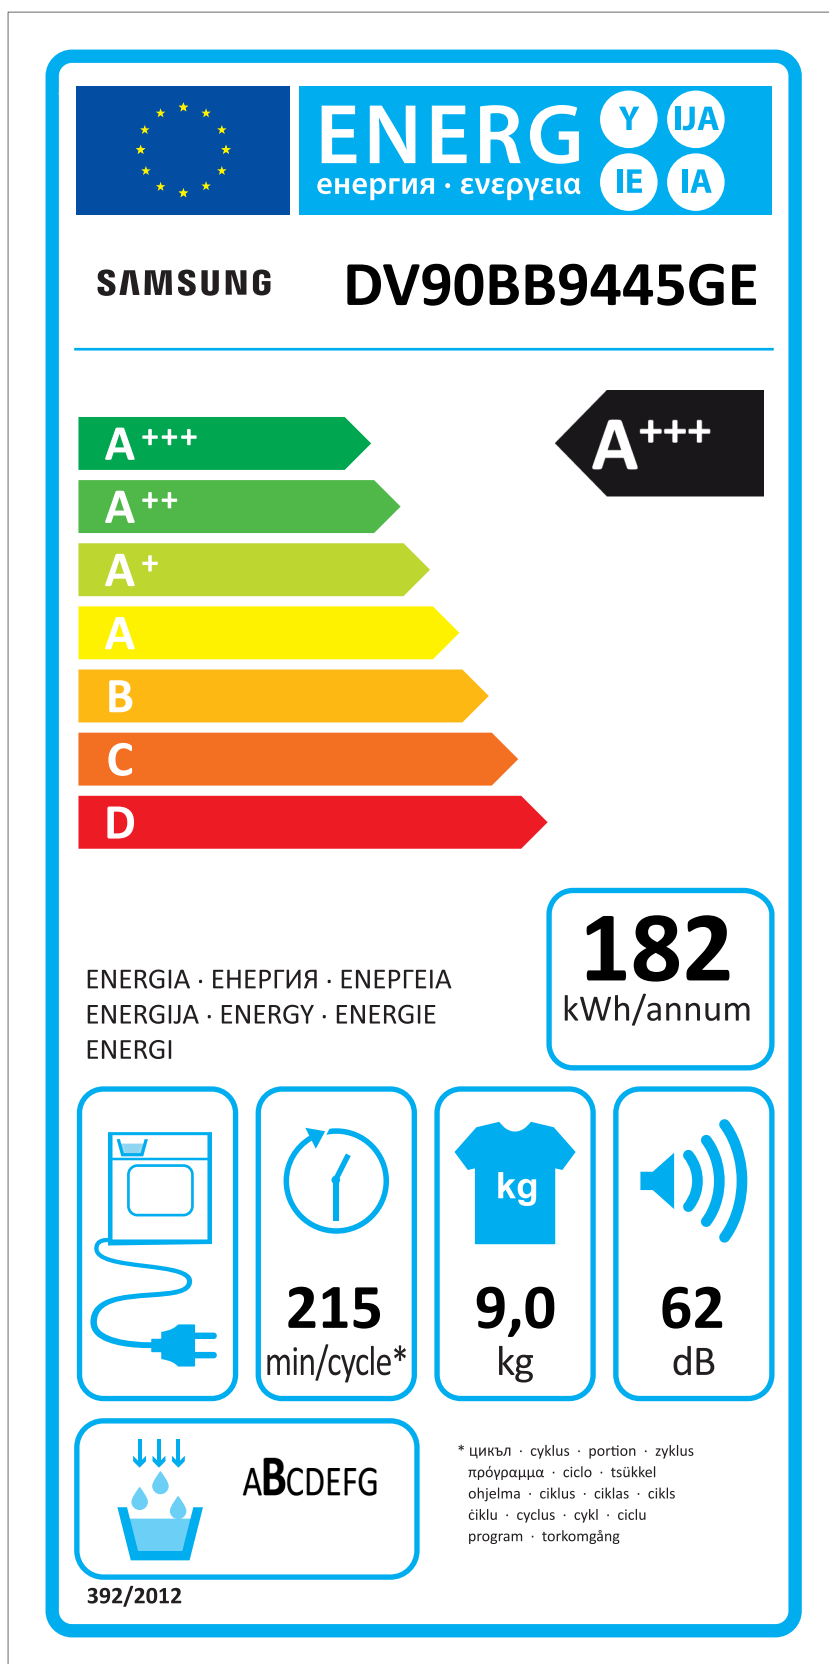

ERP LABEL ENERGY (DRYER CONDENSER TYPE)

CODE : DC68-03225C
Size : 110 x 220 (mm)
Material : ART