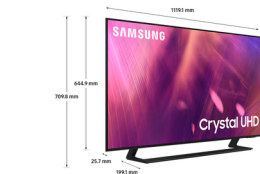

Samsung Series 9 UE50AU9070U 127 cm (50") 4K Ultra HD Smart TV Wi-Fi Black

Brand : Samsung

Product family: Series 9

Product code:
UE50AU9070UXZT

Product name : UE50AU9070U

Samsung Series 9 UE50AU9070U. Display diagonal: 127 cm (50"), Display resolution: 3840 x 2160 pixels, HD type: 4K Ultra HD, Display technology: LED, Screen shape: Flat. Smart TV. Motion interpolation technology: PQI (Picture Quality Index) 2800, Native aspect ratio: 16:9. Digital signal format system: DVB-C, DVB-S2, DVB-T2. Wi-Fi, Ethernet LAN. Product colour: Black