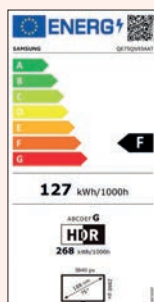

### VIDEO

Picture Engine Processore Neo Quantum 4K  
Quantum HDR 2000  
HDR (High Dynamic Range) Si  
HDMI10+ Si  
HLG Si  
Contrasto Quantum Matrix  
Colore 100% Volume Colore  
Viewing Angle Ultra  
Micro Dimming Ultimate UHD Dimming Pro  
Dual LED N/A  
Auto Depth Enhancer N/A  
Contrast Enhancer Si  
Motion Technology Motion Xcelerator Turbo+  
Film Mode Si

### ECO

Classe di efficienza energetica F