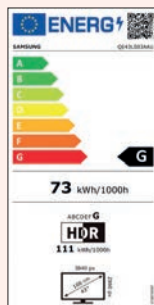

### VIDEO

Picture Engine Processore Quantum 4K  
HDR (High Dynamic Range) Quantum HDR  
HDR10+ Si  
HLG Si  
Contrasto Mega Contrast  
Colore 100% Volume Colore con Quantum Dot  
Viewing Angle N/A  
Micro Dimming Supreme UHD Dimming  
Dual LED Si  
Auto Depth Enhancer N/A  
Contrast Enhancer Si  
Motion Technology N/A  
Film Mode Si

### ECO

Classe di efficienza energetica G