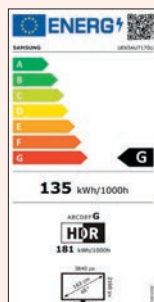

### VIDEO

Picture Engine	Processore Crystal 4K
HDR (High Dynamic Range)	HDR
HDR10+	Compatibile
HLG	Si
Contrasto	Mega Contrast
Colore	PurColor
Viewing Angle	N/A
Micro Dimming	UHD Dimming
Dual LED	N/A
Auto Depth Enhancer	N/A
Contrast Enhancer	Si
Motion Technology	Motion Xcelerator
Film Mode	Si

### ECO

Classe di efficienza energetica	G
---------------------------------	---