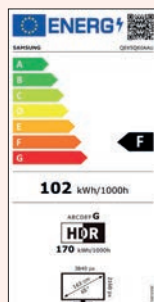

### VIDEO

Picture Engine Processore Quantum Lite  
HDR (High Dynamic Range) Quantum HDR  
HDR10+ Si  
HLG Si  
Contrasto Mega Contrast  
Colore 100% Volume Colore con Quantum Dot  
Viewing Angle N/A  
Micro Dimming Supreme UHD Dimming  
Dual LED Si  
Auto Depth Enhancer N/A  
Contrast Enhancer Si  
Motion Technology Motion Xcelerator  
Film Mode Si

### ECO

Classe di efficienza energetica F