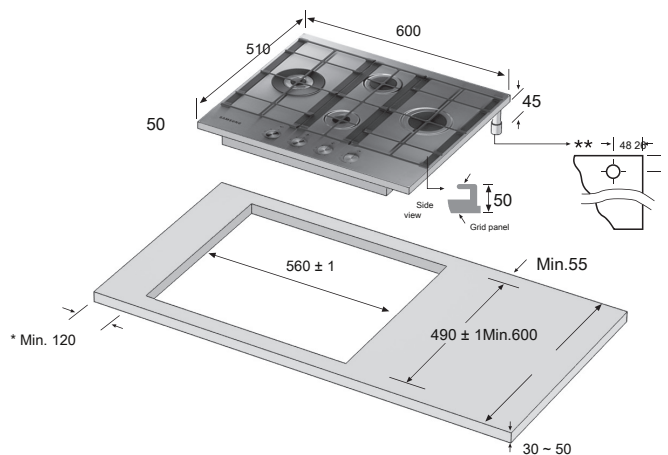

GAS HOB 60 CM

NA64H3030BS

4 gas burners

Triple Crown WOK side burner 3.8 kW

Finish Stainless steel

Net dimensions (WxDxH in mm) 600x520x99

Built-in compartment dimensions (WxH in mm) 560x490

DESIGN

The measures are in mm

* Minimum distance between the cut for embedding and the wall

** Location of the Gas Connection

NA64H3030BS

cod. EAN 8806086241434

SAMSUNG

DATA SHEET

Producer Samsung

Model code **NA64H3030BS**

MAIN FEATURES

Width 60 cm

No. of burners 4

Finish Stainless steel

Supports 4 Full Space Cast Iron Grids

Wok grill •

Knobs design Neo

Net Dimensions (L x W x H) 600 x 510 x 50 mm