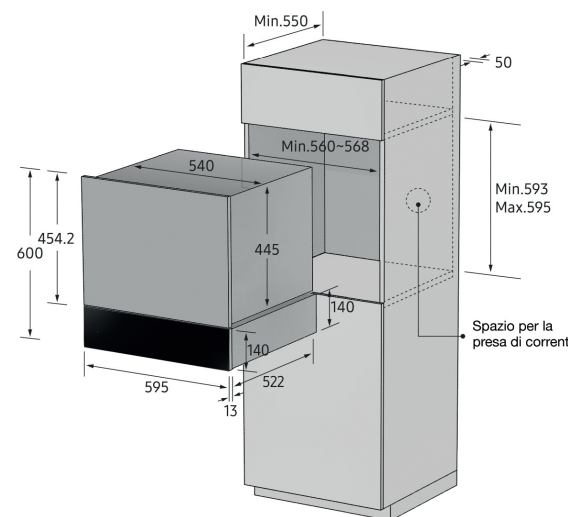


WARMING DRAWER

NL20T8100WK

**Warming Drawer In fi nite Line Onyx Black
Design**

Capacity 25 lt

Temperature regulation from **30 ° C to 80 ° C**

Recessed size in mm (WxHxD) **540x140x535**

Operation light a **LED**

COMFORT

TELESCOPIC
GUIDE

25 L

GREAT
CAPACITY

The measures are in mm

NL20T8100WK
cod. EAN **8806090119354**

SAMSUNG

DATA SHEET	
Producer	Samsung
Code Model	NL20T8100WK
GENERAL	
Product built-in dimensions in mm (W x H x D)	540 x 140 x 535
Minimum compartment dimensions in mm (L x H x D)	560 x 150 x 550
External product dimensions in mm (L x H x D)	535 x 140 x 522
Opening	Push & Pull door
Telescopic guide	•
Capacity	25 L
Temperature regulation	from 30 to 80 °C
End Timer	-
Thawing (Auto / Power / Sensor)	•
Energy consumption	420W
Safe Opening & Closing	Anti-slip Mat
Controls	LED Operation Indicator