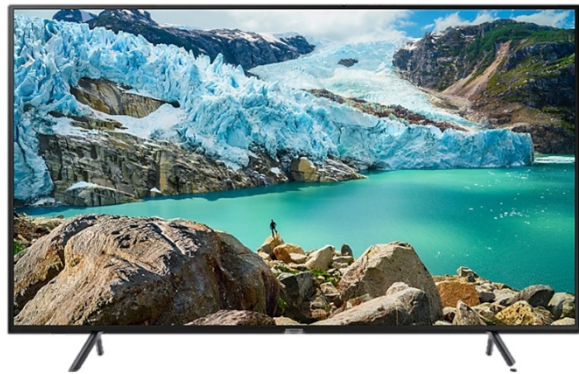

Type Slim Slim

Frame Colour Charcoal black

Basic type Simple Luminous

Shadow Black Colour Stand

Other characteristics

Processor Quad-Core

Digital Clean View Yes

Automatic Channel Search Yes