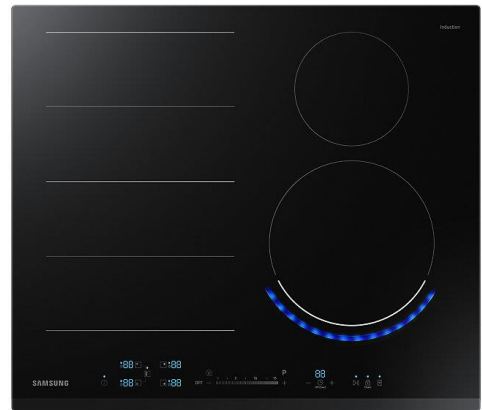

• Materials/Finishes

- **Model Type Install** Built In
- **Cooktop Frame** 1 Bevel
- **Control Method** Touch Sliding & Direct Access
- **Display Type** LED (Ice Blue)

• Power/Ratings

- **Total Power (kW)** 7.2 kW
- **145mm** 1.4 kW
- **210mm** 2.2 kW
- **Flex Zone** 3.3 kW
- **Flex Zone Graphic Size** W 240 X D 380 mm
- **Qty of Power Boost** 4
- **Power Level** 15 + Boost

• Features

- **Child Safety Lock** Yes
- **Kitchen Timer** Yes
- **Pause** Yes
- **Residual Heat Indicator** Yes
- **Safety Shutoff** Yes
- **High Temp. Limit** Yes
- **Small Utensil Detection** Yes
- **Auto Pan Detection** Yes
- **Power On/Off** Yes

• Cooktop

- **Number of Burner** 4 EA
- **Type** Induction

• Smart

- **WiFi Embedded** Yes
- **Auto Connectivity (with Hood)** Yes

• Weights/Dimensions

- **Package (WxHxD)** 712 X 149 X 594 mm
- **Cutout (WxHxD)** 560 X 490 mm
- **Net (WxHxD)** 600 X 56 X 520 mm
- **Weight (Gross)** 16.1 kg
- **Weight (Net)** 13.2 kg
- **Loading Quantity (20/40ft)** 405/900