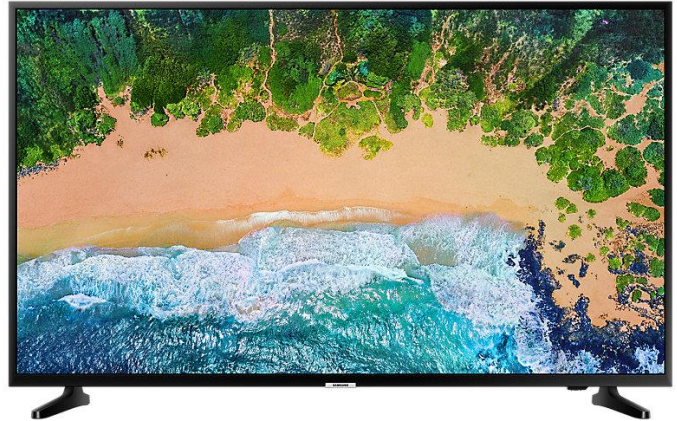

Series 7

Display

Screen size 50"
Resolution 3840 x 2160
Ultra Black N / D
Curvature of the N / A screen

Video

UHD Engine processor
Motion Rate 100
PQI (Picture Quality Index) 1300
HDR (High Dynamic Range) HDR
HDR 10+ Yes
HLG (Hybrid Log Gamma) Yes
Contrast Mega Contrast
Color Pur Color
Viewing Angle N / A
Micro Dimming UHD Dimming
Auto Depth Enhancer N / A

Dolby Digital Plus Yes
DTS Codec N / D
Audio Power (RMS) 20W
Type Speakers 2 Ch
Woofer N / A
Multiroom Link Yes
Bluetooth Audio N / A

Smart Service

Samsung SMART TV Smart
TV Plus Yes (GB / FR / DE / IT / ES)
Web Browser Yes
SmartThings App Support Yes
SmartThings N / A

Convergence

TV to Mobile - Second TV N / A
Mobile to TV - Mirroring, DLNA Yes
360 Video Player N / A
360 Camera Support N / A
Bluetooth Low Energy N / A
WiFi Direct Yes

Supply

- Power supply AC 220-240V 50 / 60Hz
- Consumption (Max) 135 W